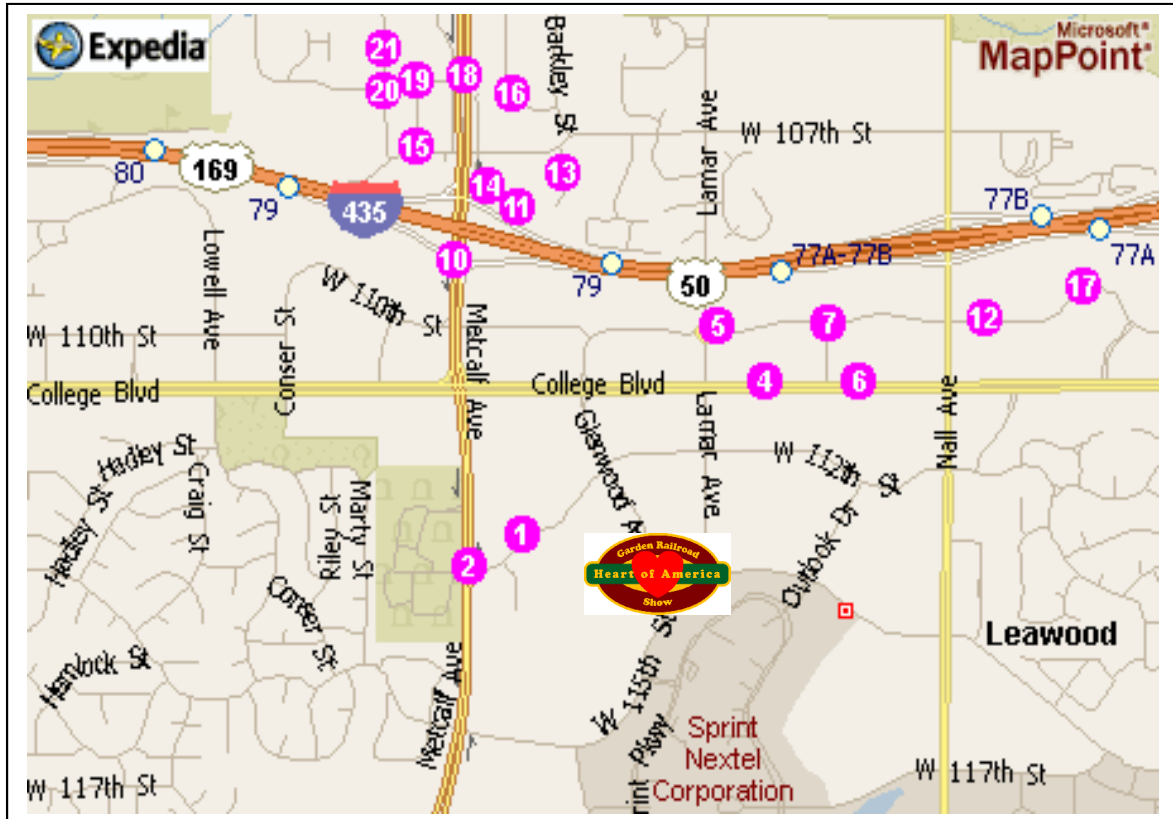

## 2009 HAGRS Hotel list and Posted Prices on Expedia

- 1  [Hyatt Place /Metcalf ...](#) Suburban Kansas City hotel with 42-inch HD TV
  - Located in a suburb of Kansas City, this hotel, completely redesigned in December 2007, is .038 miles from the O P Intl Trade Center. Current rate is 80.00/night this is the closest HAGRS
- 2  [Courtyard by Marriott ...](#) Approximately 20 miles from downtown Kansas City, this hotel is 1 mile from Kohl's Department Store and Front Edge Golf .This is the next closest at.041 miles from O P Intl Trade Center. Current rate is 59.00/night
- 4  [Sheraton Overland Park](#) 2007 HAGRS location. Current rate is 89.00
- 5  [Chase Suite Hotel ...](#) Current rate is 76.00/night
- 6  [Hilton Garden Inn ...](#) Current rate is 68.00/night
- 7  [Courtyard by Marriott - O P Convention Center...](#) Current rate is 59.00/night
- 8  [Springhill Suites By ...](#) Current rate is 89.00/night
- 10  [Marriott Overland Park](#) Current rate is 79.00/night
- 11  [Red Roof Inn Kansas ...](#) Current rate is 54.00/night
- 12  [Homestead Kansas City -](#) Current rate is 55.00/night
- 13  [Super 8 Overland Pk S ...](#) Current rate is 51.00/night
- 14  [Wyndham Garden Hotel](#) Current rate is 71.00/night
- 15  [Comfort Inn and Suites ...](#) Current rate is 80.00/night